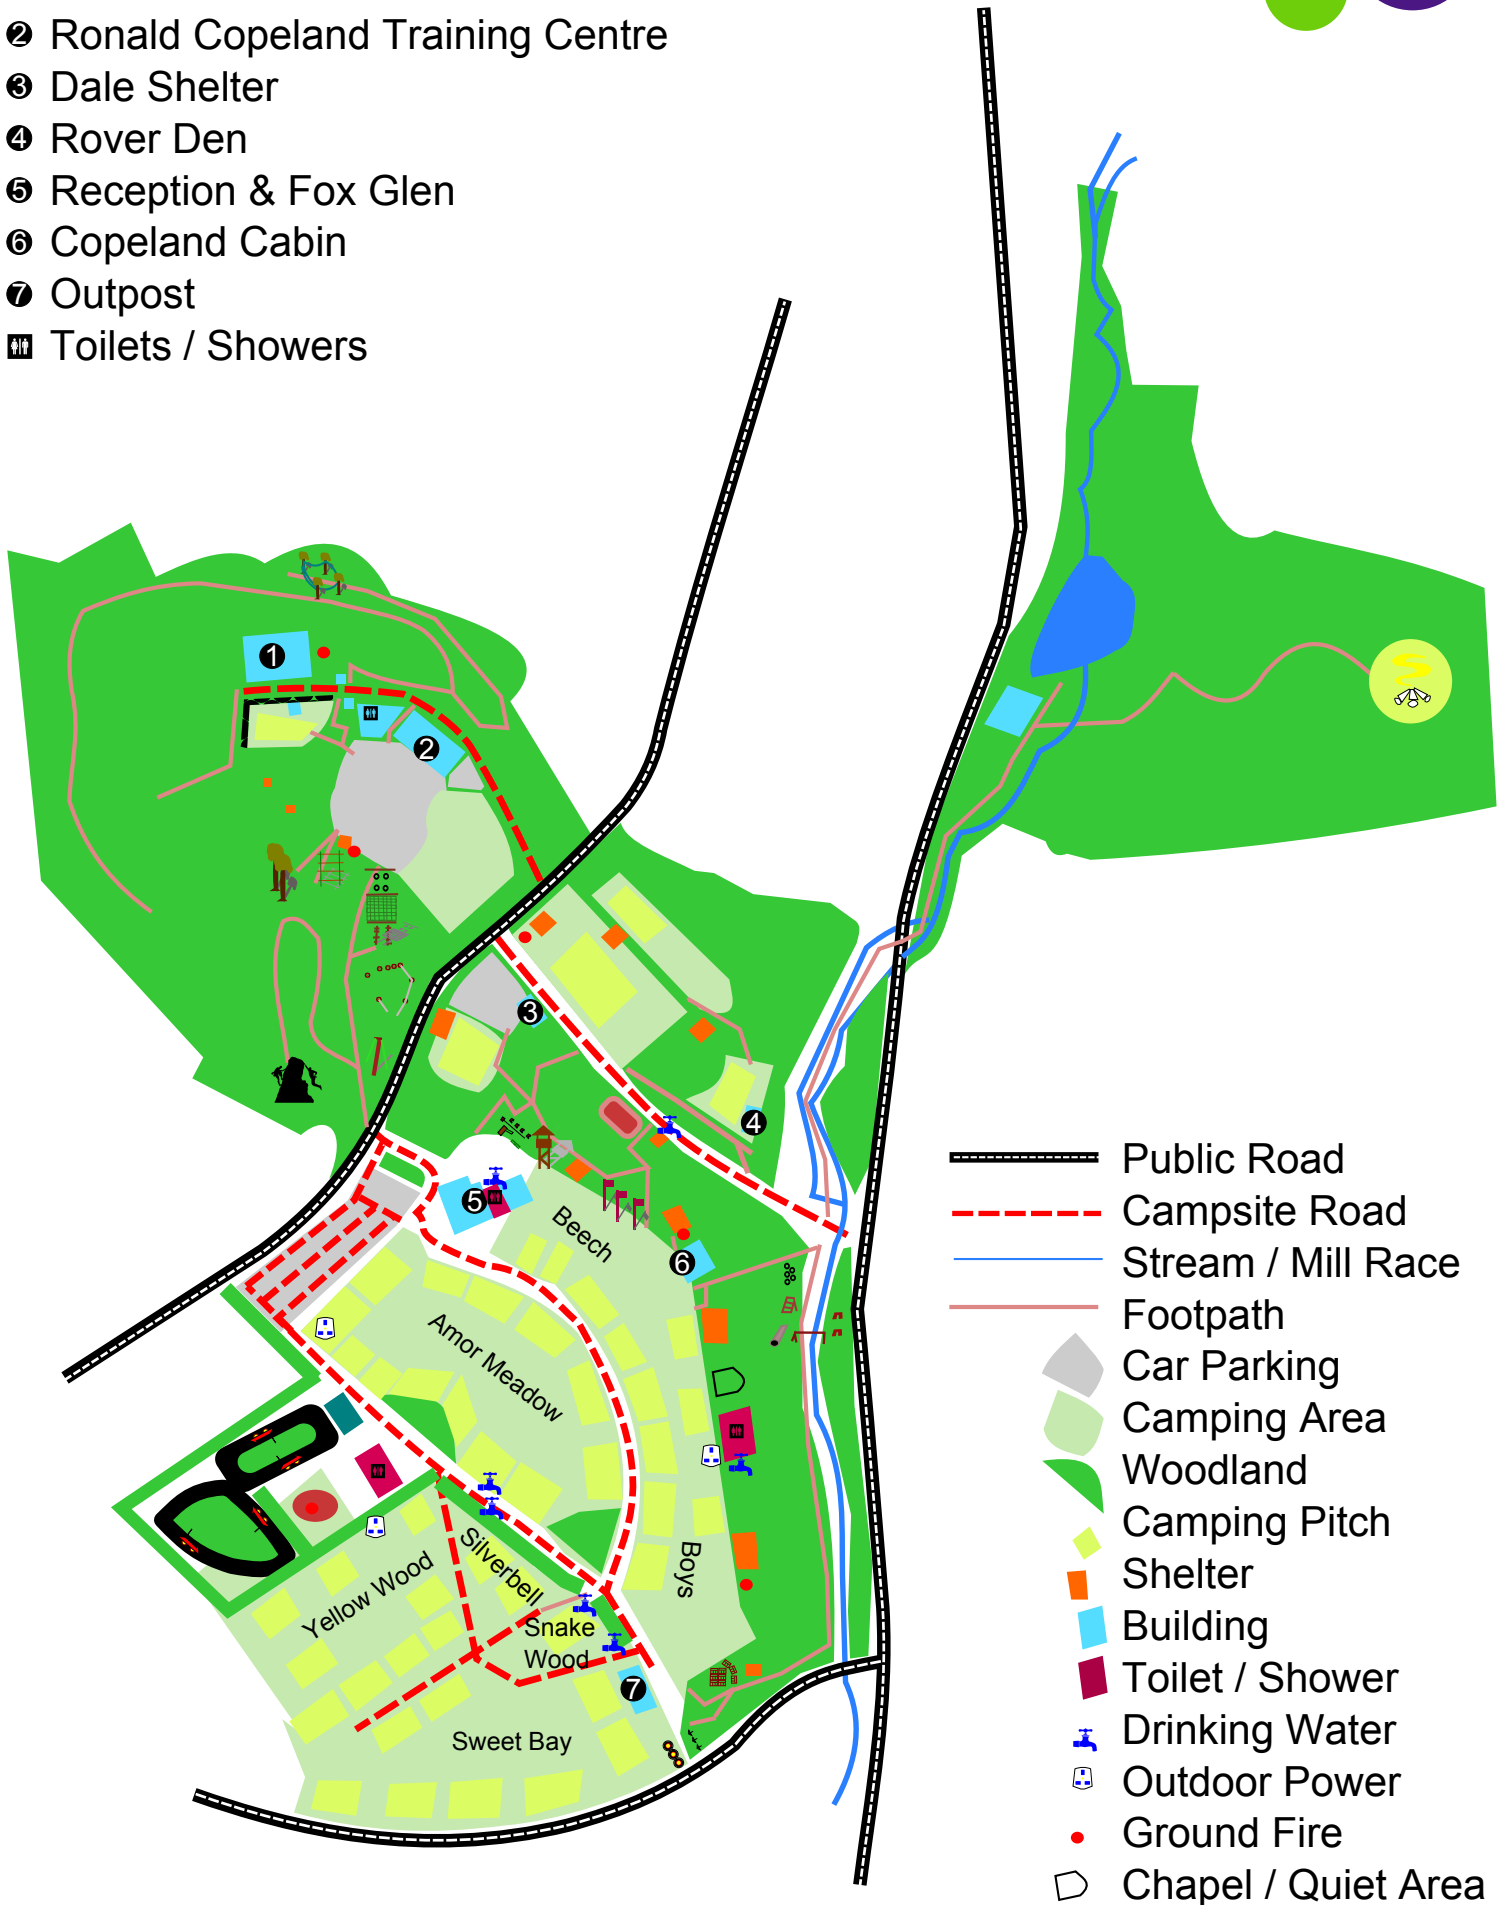

Kibblestone Scout Campsite

- ❶ Cub Lair & Chalet
- ❷ Ronald Copeland Training Centre
- ❸ Dale Shelter
- ❹ Rover Den
- ❺ Reception & Fox Glen
- ❻ Copeland Cabin
- ❼ Outpost
- 🚻 Toilets / Showers

- Public Road
- Campsite Road
- Stream / Mill Race
- Footpath
- Car Parking
- Camping Area
- Woodland
- Camping Pitch
- Shelter
- Building
- Toilet / Shower
- Drinking Water
- Outdoor Power
- Ground Fire
- Chapel / Quiet Area